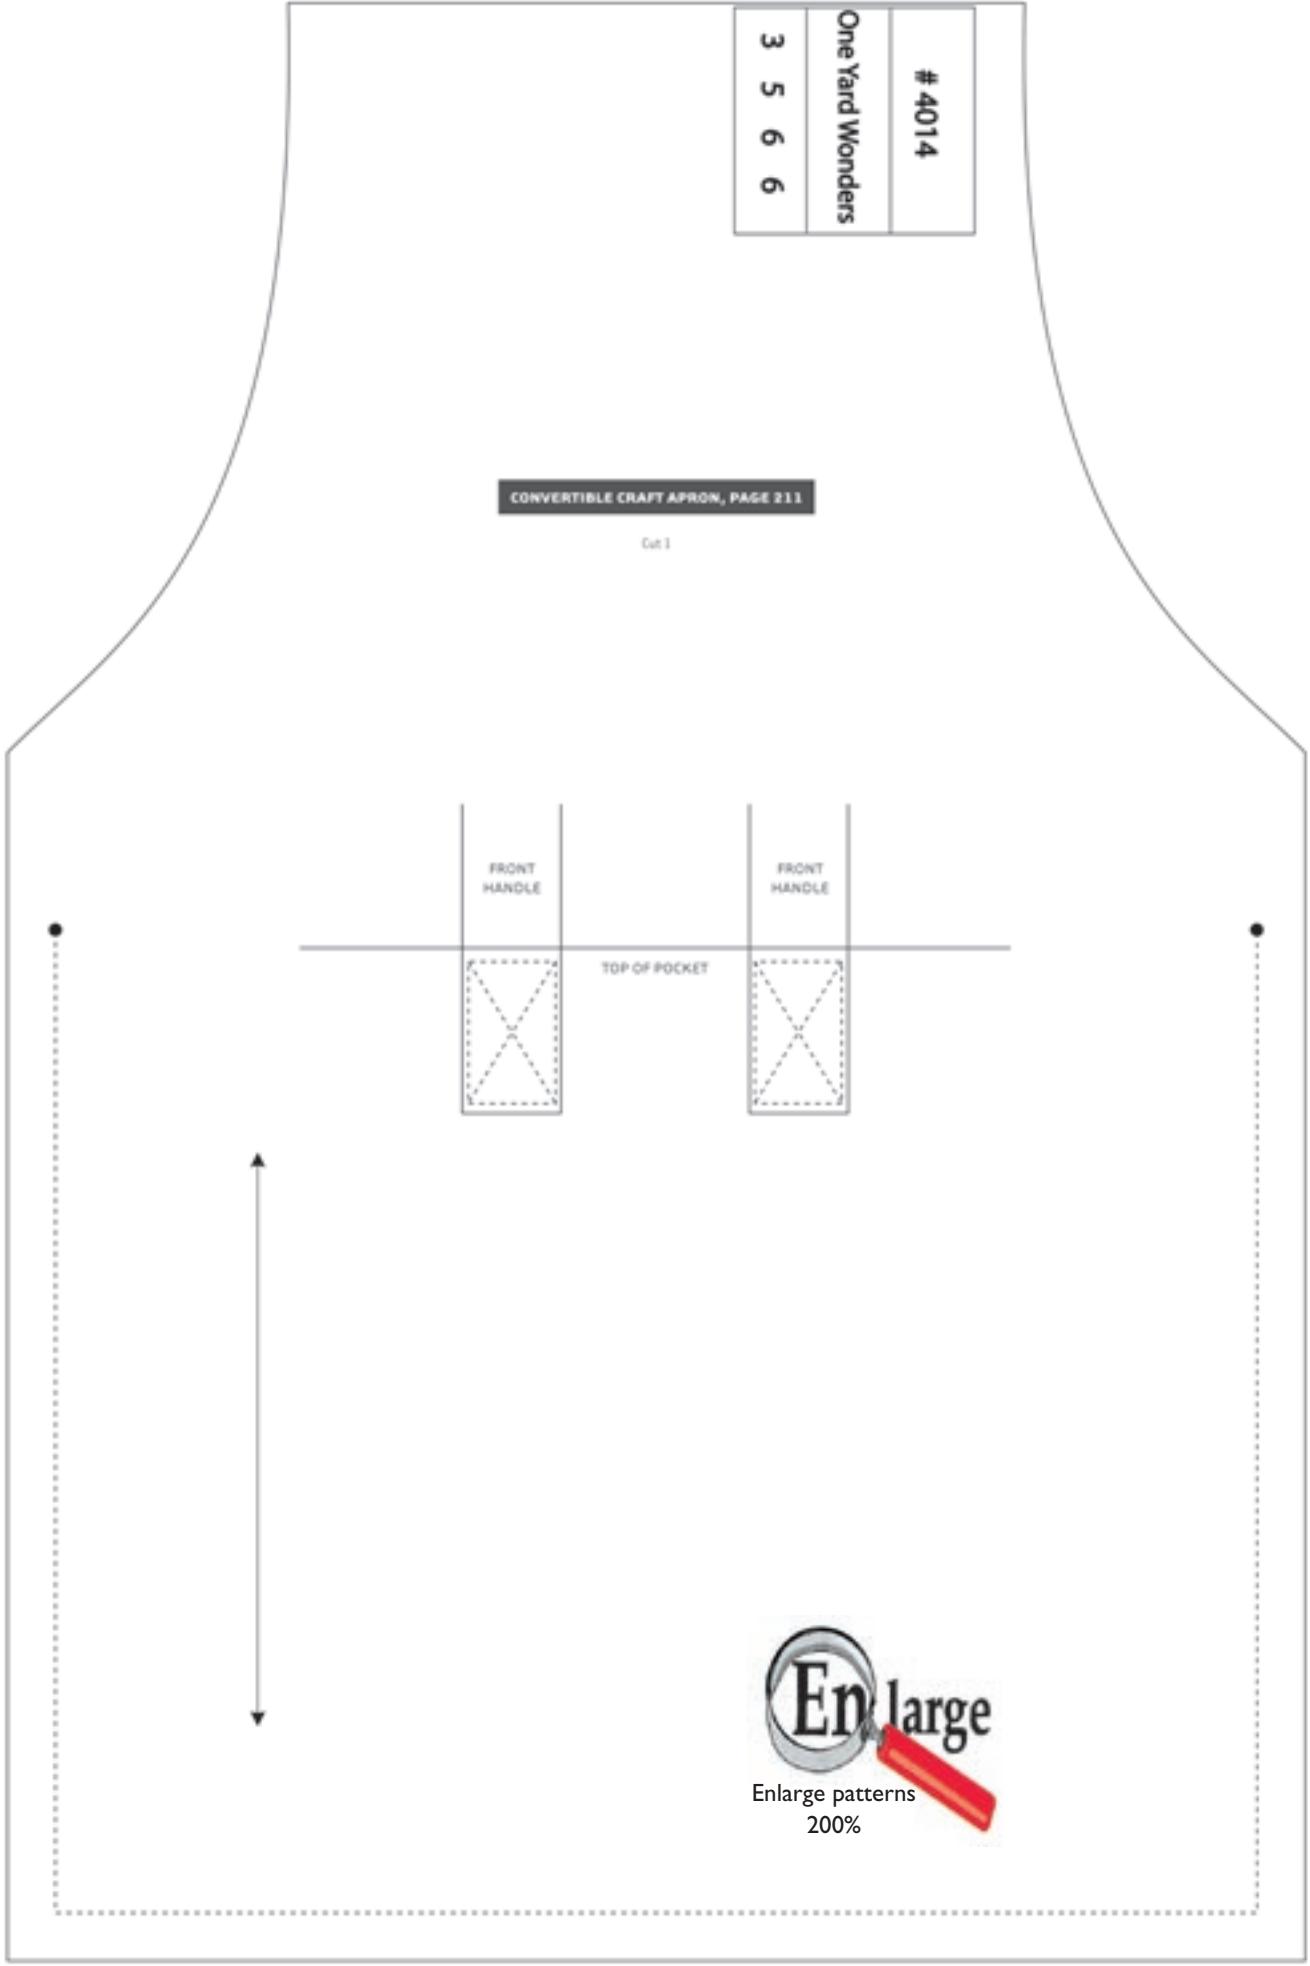

# 4014
One Yard Wonders
3 5 6 6

CONVERTIBLE CRAFT APRON, PAGE 211

Cut 1

Enlarge patterns  
200%