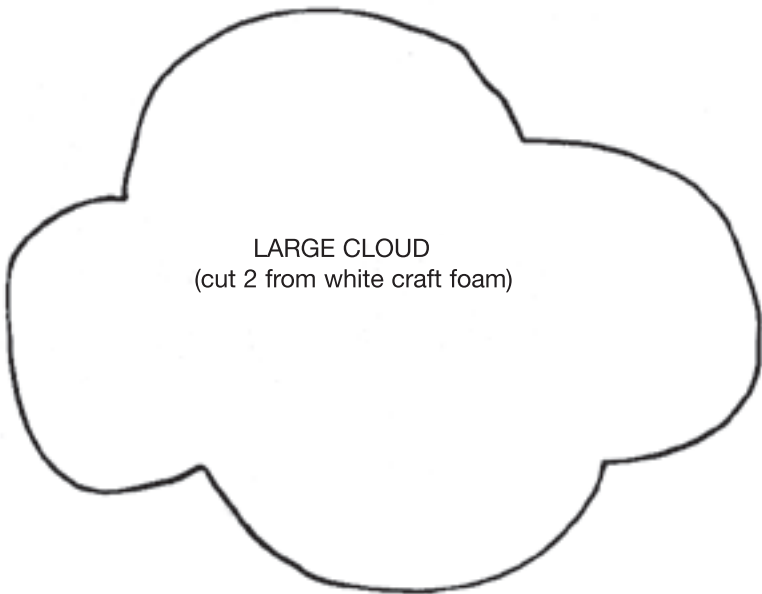

**End of the Rainbow Mobile**

5 patterns

ARCH  
(cut from white craft foam)

LARGE CLOUD  
(cut 2 from white craft foam)

CLOUDS  
(cut 1 each from  
white craft foam)