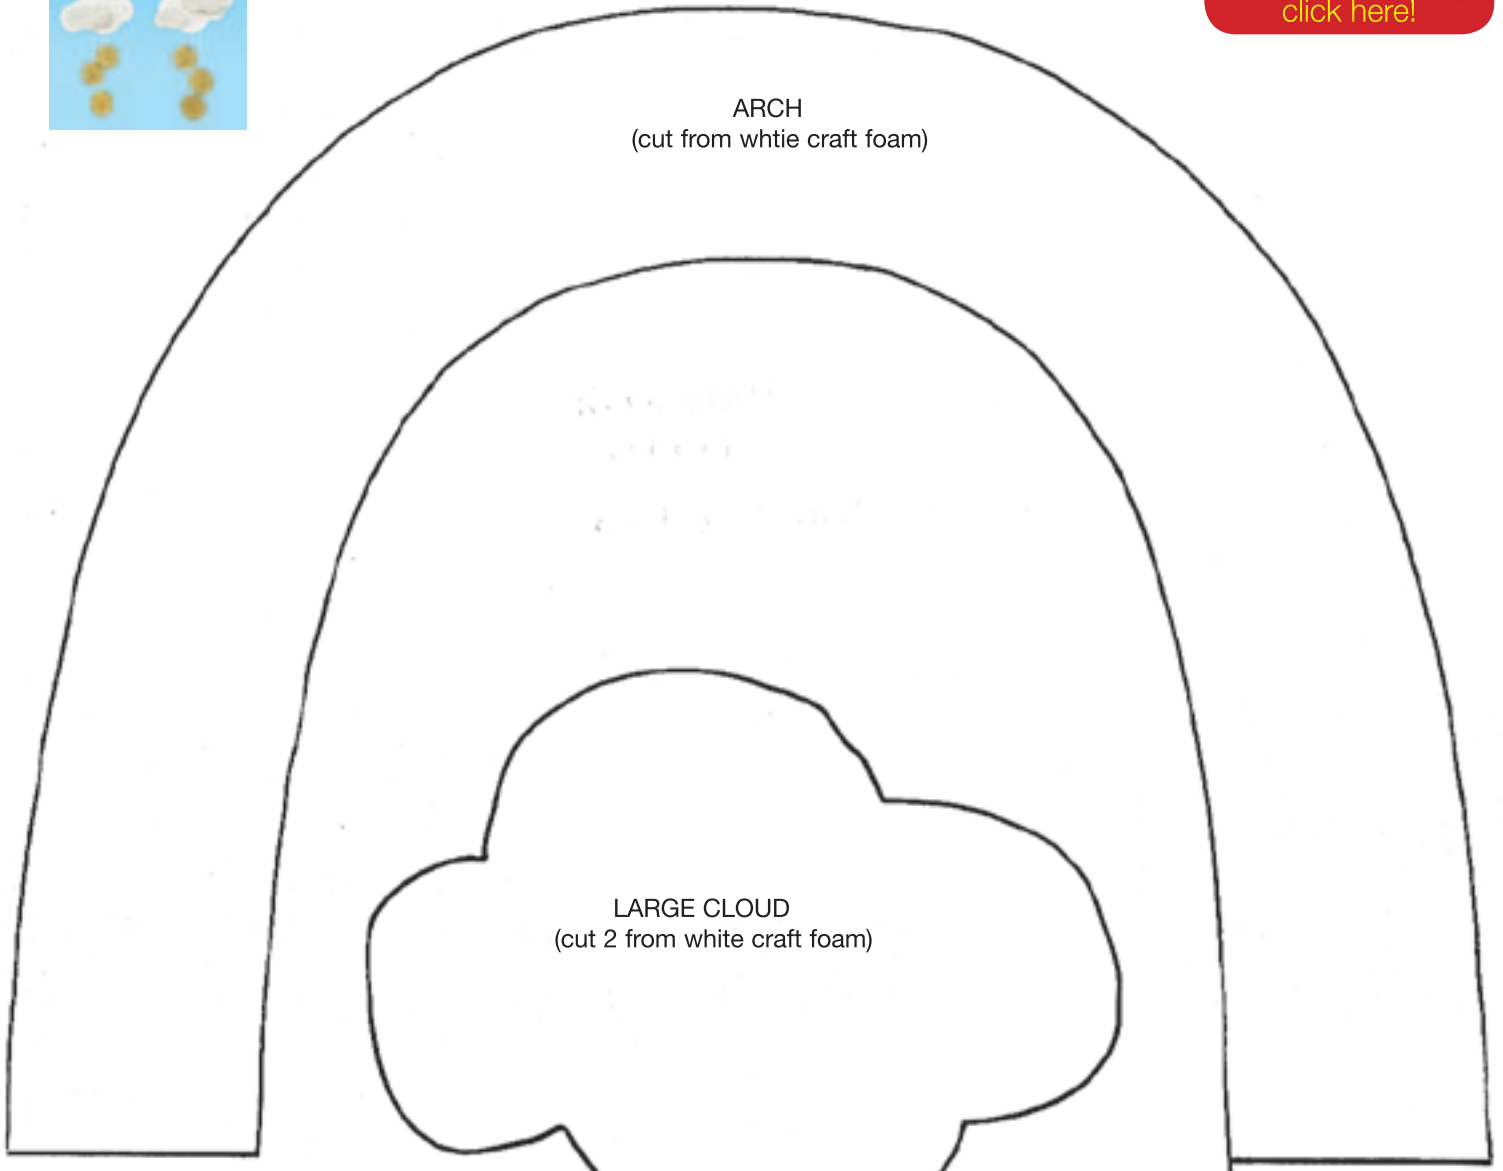

**End of the Rainbow Mobile**

5 patterns

ARCH  
(cut from white craft foam)

LARGE CLOUD  
(cut 2 from white craft foam)

CLOUDS  
(cut 1 each from  
white craft foam)